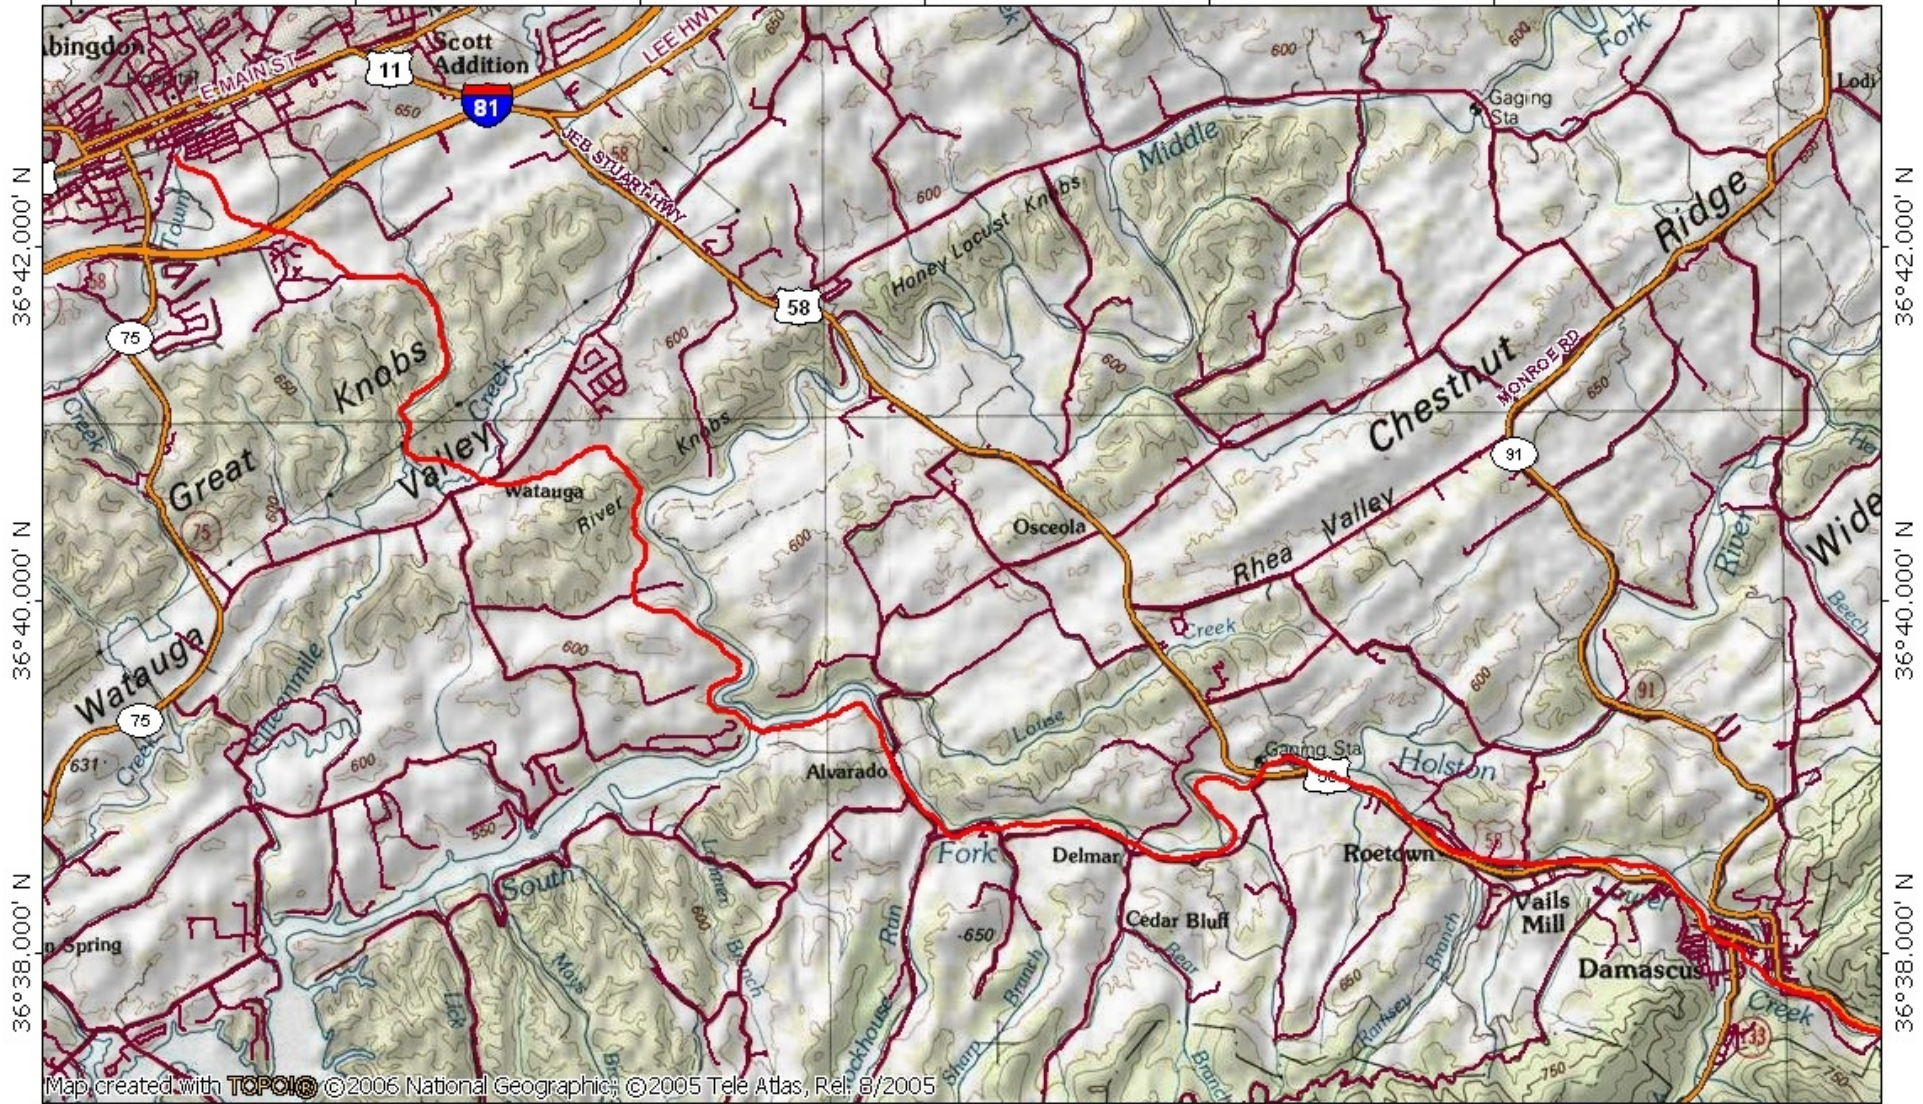

# Virginia Creeper Trail Maps

81°59.000' W 81°57.000' W 81°55.000' W 81°53.000' W 81°51.000' W 81°49.000' W WGS84 81°47.000' W

Map created with TOPO! © 2006 National Geographic; © 2005 Tele Atlas, Rel. 8/2005

81°59.000' W 81°57.000' W 81°55.000' W 81°53.000' W 81°51.000' W 81°49.000' W WGS84 81°47.000' W

04/18/06

Virginia Creeper Trail Guide  
[www.vacrepertrail.com](http://www.vacrepertrail.com)