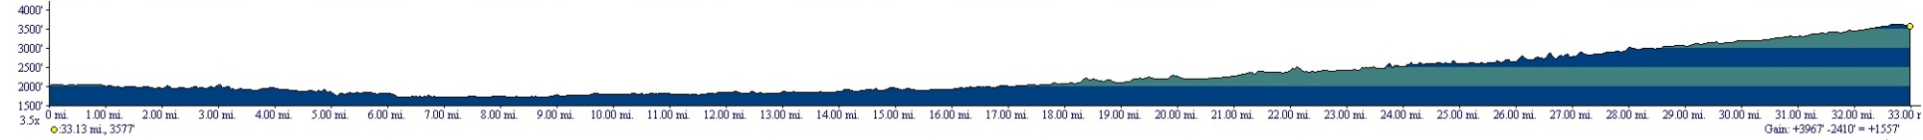

Virginia Creeper Trail Maps

03/14/06