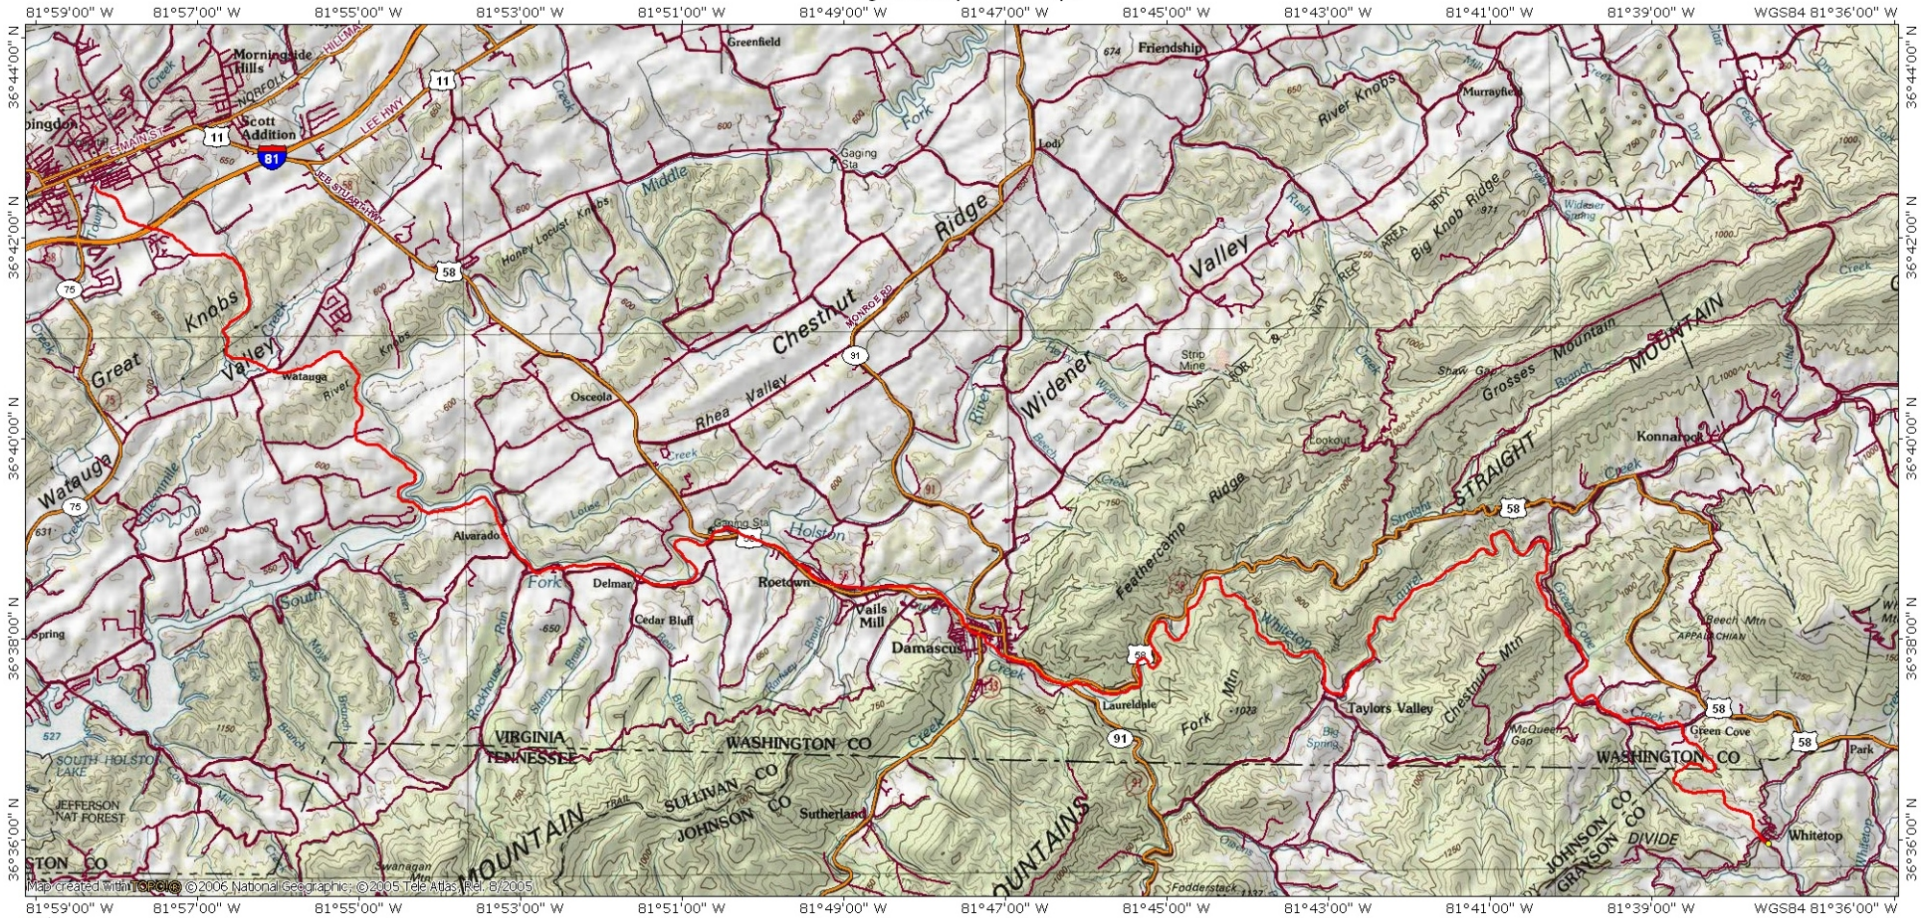

Virginia Creeper Trail Maps

03/14/06